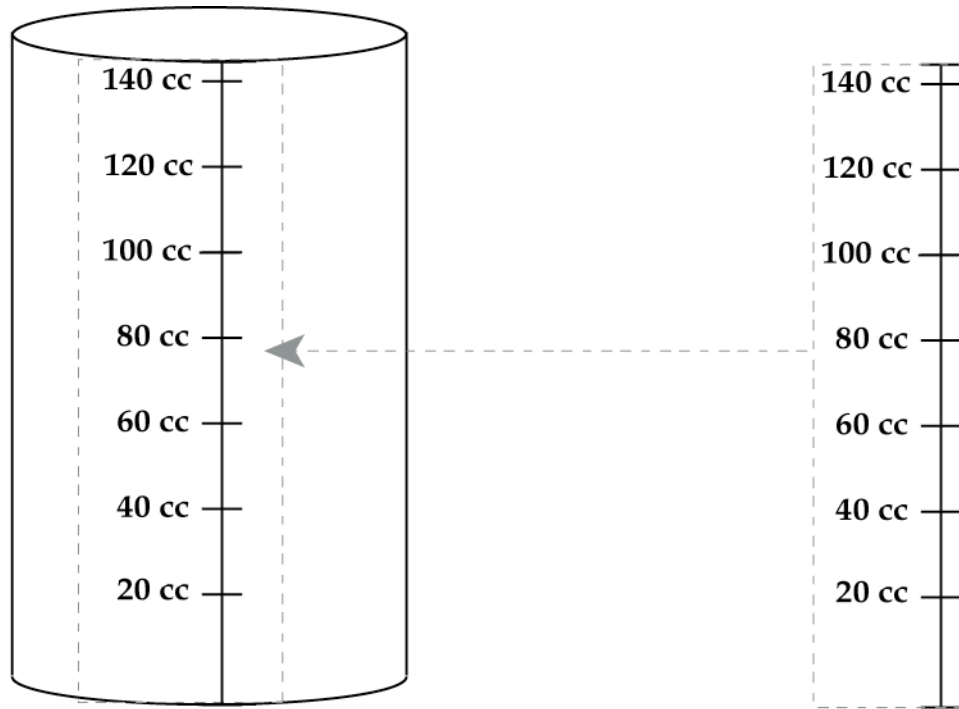

Date: \_\_\_\_\_

150cc container

Carefully cut out the volume guide at right, along the dotted lines. Use this guide to measure the volume of liquids in the 150cc containers.